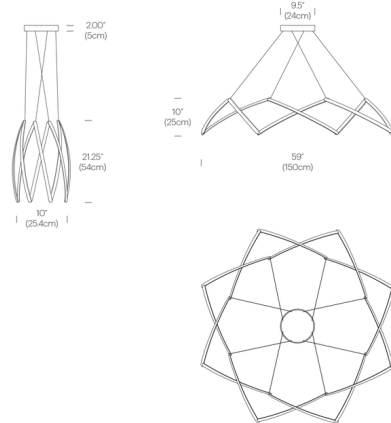

By Pablo

Description

The Stella Pendant is a dynamic light fixture that can be easily expanded from 10 inches in diameter to 59 inches to suit a wide variety of user needs. Stella is made up of multiple interwoven aluminum arms with pivoting joints that direct light inwards when the pendant is compacted and downwards when the pendant is expanded outward. The pendant can also be installed in an inverted position to direct light upwards. This playful and interactive design is ideally suited for use over tables or in entryway foyers. ELV, TRIAC, or 0-10V dimmable.

Shown in graphite

Specifications

COLOR	N/A
BODY FINISH	Graphite
WATTAGE	45W
DIMMER	Low Voltage Electronic
DIMENSIONS	10"W x 21.25"H
INTEGRATED LED MODULE	1 x LED/45W/120-277V LED

Technical Information

COLOR RENDERING	90 CRI
LAMP COLOR	2700K
LUMENS/WATT	37.78
LUMINOUS FLUX	1700 lumens