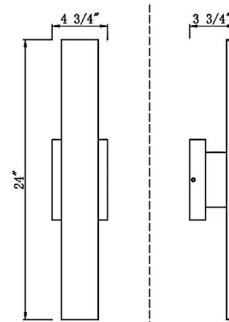

CLICK TO VIEW PRODUCT

Notes: