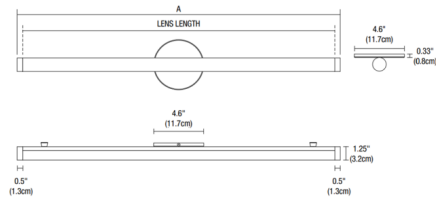

Lightology

lightology.com
866-954-4489
04-23-26

Project: _____
Company: _____
Location: _____ Fixture Type: _____
SPEC #: **EDG1477771**
Approved On: _____ Approved By: _____

Pipeline 2 Vanity Center Feed w/ Power 44 Inch - Overstock

By PureEdge Lighting

Description

The Pipeline 2 LED Vanity with Center Feed features a tubular diffused white lens and a floating canopy that can be installed at any point along the length of the fixture to accommodate off-center junction boxes. Available in a Chrome finish, 3000K color temperature, 7 LED watts per foot, and a length of 44 inches (actual 45 inch). Includes a 120V-24VDC electronic low voltage (ELV) power supply which fits inside junction box. Dimmable with an electronic low voltage (ELV) dimmer, sold separately. ETL listed. Suitable for damp locations. 5 year pro-rated warranty. Product is built to order. Overstock item is for a 44 inch length (exact 45 inch) with a 4 inch round canopy with center feed power in Chrome finish, 28 watts.

Specifications

COLOR . . . . . White
BODY FINISH . . . . . Chrome
WATTAGE 28W
DIMMER . . . . . Low Voltage Electronic
DIMENSIONS . . . . . 44"L x 4.6"H x 1.61"D
INTEGRATED LED MODULE . . . . . 4 x LED/7W/120V LED

Technical Information

LAMP LIFE . . . . . 50000 hours
COLOR RENDERING . . . . . 95 CRI
LAMP COLOR 2700K
LUMENS/WATT 445.57
LUMINOUS FLUX . . . . . 3119 lumens

Shown in chrome / white

CLICK TO VIEW PRODUCT

Notes: