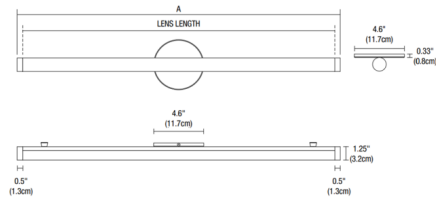

### Description

The Pipeline 2 LED Vanity with Center Feed features a tubular diffused white lens and a floating canopy that can be installed at any point along the length of the fixture to accommodate off-center junction boxes. Available in a Chrome finish, 3000K color temperature, 7 LED watts per foot, and a length of 44 inches (actual 45 inch). Includes a 120V-24VDC electronic low voltage (ELV) power supply which fits inside junction box. Dimmable with an electronic low voltage (ELV) dimmer, sold separately. ETL listed. Suitable for damp locations. 5 year pro-rated warranty. Product is built to order. Overstock item is for a 44 inch length (exact 45 inch) with a 4 inch round canopy with center feed power in Chrome finish, 28 watts.

### Specifications

COLOR . . . . . White  
 BODY FINISH . . . . . Chrome  
 WATTAGE . . . . . 28W  
 DIMMER . . . . . Low Voltage Electronic  
 DIMENSIONS . . . . . 44"L x 4.6"H x 1.61"D  
 INTEGRATED LED MODULE . . . . . 4 x LED/7W/120V LED