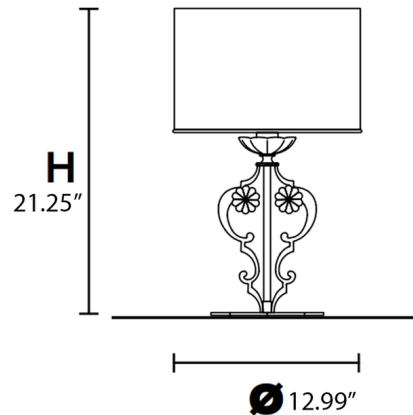

Description

Rosemary Table Lamp designed by Studio Stile Masiero, is a intricate traditional piece. The frame is accented with complimenting crystals in two color schemes, perfect for any style. Available in an Ivory Pale Gold frame with Warm Color Crystals and an Ivory shade. Comes with an 8 foot cord and inline on/off switch. NOTE: This is a discontinued model and limited to quantity on hand.

Shown in ivory pale gold / warm color crystals

Specifications

COLOR	N/A
BODY FINISH	Ivory Pale Gold / Warm Color Crystals
WATTAGE	9W
DIMMER	Standard 120V
DIMENSIONS	12.99"W x 21.25"H x 12.99"D
BULB NOT INCLUDED	1 x A19/Medium (E26)/9W/120V LED