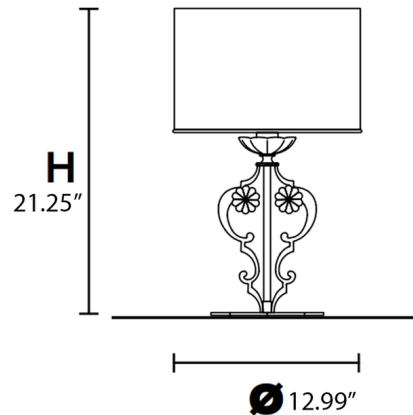

Lightology

lightology.com
866-954-4489
04-28-26

Project: _____

Company: _____

Location: _____ Fixture Type: _____

SPEC #: **MSR1477772**

Approved On: _____ Approved By: _____

Rosemary Table Lamp - Overstock By Masiero

Description

Rosemary Table Lamp designed by Studio Stile Masiero, is a intricate traditional piece. The frame is accented with complimenting crystals in two color schemes, perfect for any style. Available in an Ivory Pale Gold frame with Warm Color Crystals and an Ivory shade. Comes with an 8 foot cord and inline on/off switch. NOTE: This is a discontinued model and limited to quantity on hand.

Shown in ivory pale gold / warm color crystals

Specifications

COLOR	N/A
BODY FINISH	Ivory Pale Gold / Warm Color Crystals
WATTAGE	9W
DIMMER	Standard 120V
DIMENSIONS	12.99"W x 21.25"H x 12.99"D
BULB NOT INCLUDED	1 x A19/Medium (E26)/9W/120V LED