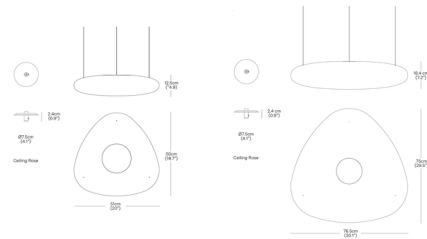

CLICK TO VIEW PRODUCT

Notes: