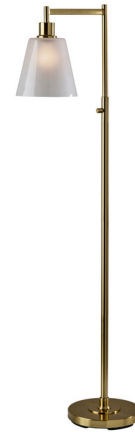

Lightology

lightology.com
866-954-4489
07-06-26

Project: _____

Company: _____

Location: _____ Fixture Type: _____

SPEC #: **ADS1477832**

Approved On: _____ Approved By: _____

Gio Floor Lamp

By Adesso Corp.

Description

The Gio Floor Lamp adds a sculptural, midcentury modern elegance to your interior space. Featuring a striking geometric silhouette, this lamp makes a sophisticated statement while delivering soft, functional lighting. Its white glass shade is frosted on the inside and glossy on the outside, creating a beautifully diffused glow with added visual dimension. An on/off rotary switch on the pole provides convenient control, making this piece a perfect blend of modern design and everyday practicality.

Shown in painted brass / white

Specifications

COLOR White
BODY FINISH Painted Brass
WATTAGE 9W
DIMMER N/A
DIMENSIONS 17.75"W x 56"H
BULB NOT INCLUDED 1 x A19/Medium (E26)/9W/120V LED
COUNTRY OF ORIGIN Cambodia