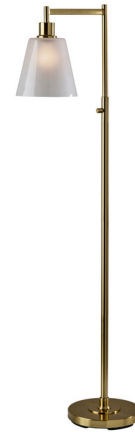

## Gio Floor Lamp

By Adesso Corp.

### Description

The Gio Floor Lamp adds a sculptural, midcentury modern elegance to your interior space. Featuring a striking geometric silhouette, this lamp makes a sophisticated statement while delivering soft, functional lighting. Its white glass shade is frosted on the inside and glossy on the outside, creating a beautifully diffused glow with added visual dimension. An on/off rotary switch on the pole provides convenient control, making this piece a perfect blend of modern design and everyday practicality.

Shown in painted brass / white

### Specifications

COLOR . . . . . White  
BODY FINISH . . . . . Painted Brass  
WATTAGE . . . . . 9W  
DIMMER . . . . . N/A  
DIMENSIONS . . . . . 17.75"W x 56"H  
BULB NOT INCLUDED . . . . . 1 x A19/Medium (E26)/9W/120V LED  
COUNTRY OF ORIGIN . . . . . Cambodia