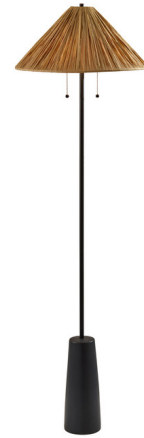

Lightology

lightology.com
866-954-4489
07-07-26

Project: _____

Company: _____

Location: _____ Fixture Type: _____

SPEC #: **ADS1477869**

Approved On: _____ Approved By: _____

Waylon Floor Lamp

By Adesso Corp.

Description

The Waylon Floor Lamp is a stylish fusion of natural materials and modern design. Featuring a sleek ceramic base - with a slim stem - that exudes contemporary elegance, this lamp is beautifully complemented by a tapered shade, adding a touch of organic texture. This the perfect size for desks, bedside tables, or living spaces. The on/off double pull chain switches provide easy control, offering a blend of functionality and style to elevate any room.

Shown in black / raffia

Specifications

COLOR Raffia
BODY FINISH Black
WATTAGE 18W
DIMMER N/A
DIMENSIONS 18.5"W x 60"H
BULB NOT INCLUDED 2 x A19/Medium (E26)/9W/120V LED
COUNTRY OF ORIGIN China

Technical Information