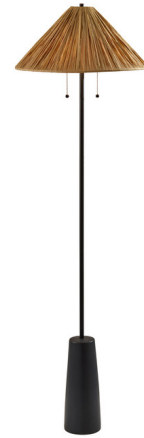

# Lightology

lightology.com  
866-954-4489  
04-25-26

Project: \_\_\_\_\_

Company: \_\_\_\_\_

Location: \_\_\_\_\_ Fixture Type: \_\_\_\_\_

SPEC #: **ADS1477869**

Approved On: \_\_\_\_\_ Approved By: \_\_\_\_\_

## Waylon Floor Lamp

By Adesso Corp.

### Description

The Waylon Floor Lamp is a stylish fusion of natural materials and modern design. Featuring a sleek ceramic base - with a slim stem - that exudes contemporary elegance, this lamp is beautifully complemented by a tapered shade, adding a touch of organic texture. This the perfect size for desks, bedside tables, or living spaces. The on/off double pull chain switches provide easy control, offering a blend of functionality and style to elevate any room.

### Specifications

COLOR	Raffia
BODY FINISH	Black
WATTAGE	18W
DIMMER	N/A
DIMENSIONS	18.5"W x 60"H
BULB NOT INCLUDED	2 x A19/Medium (E26)/9W/120V LED
COUNTRY OF ORIGIN	China