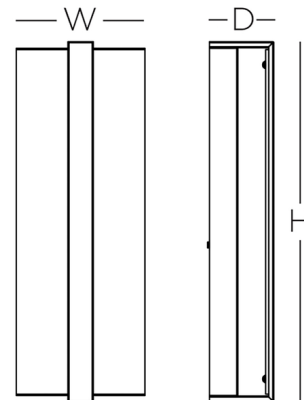

CLICK TO VIEW PRODUCT

Notes: