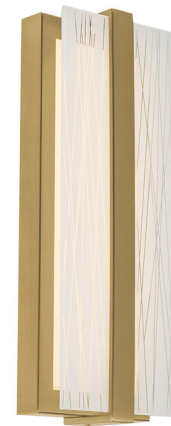

Lightology

lightology.com
866-954-4489
04-22-26

Project: _____
 Company: _____
 Location: _____ Fixture Type: _____
 SPEC #: **AFX1477922**
 Approved On: _____ Approved By: _____

Gallery Color-Select Wall Sconce

By AFX

Description

The AFX Gallery Sconce is set apart by its balance of bold and delicate decorative accents. The sleek metal band is contrasted by the glass diffuser and its abstract scribed linear pattern. This distinctive wall sconce fits perfectly in the hallway, entryway, study, or bedroom. LED color-selectable options include at install include 2700K, 3000K, 3500K, 4000K, and 5000K.

Specifications

COLOR	Frost
BODY FINISH	Antique Brass
WATTAGE	14W
DIMMER	Low Voltage Electronic
DIMENSIONS	5"W x 14"H x 2.5"D
INTEGRATED LED MODULE	1 x LED/14W/120-277V LED
COUNTRY OF ORIGIN	China

Technical Information

LAMP LIFE	50000 hours
COLOR RENDERING	90 CRI
LAMP COLOR	CCT Select
LUMENS/WATT	32.86
LUMINOUS FLUX	460 lumens

Shown in antique brass / frost

CLICK TO VIEW PRODUCT

Notes: