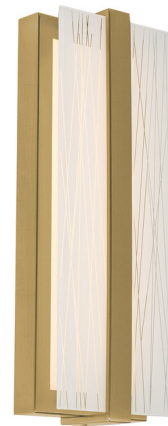

Lightology

lightology.com
866-954-4489
07-06-26

Project: _____

Company: _____

Location: _____ Fixture Type: _____

SPEC #: **AFX1477922**

Approved On: _____ Approved By: _____

Gallery Color-Select Wall Sconce

By AFX

Description

The AFX Gallery Sconce is set apart by its balance of bold and delicate decorative accents. The sleek metal band is contrasted by the glass diffuser and its abstract scribed linear pattern. This distinctive wall sconce fits perfectly in the hallway, entryway, study, or bedroom. LED color-selectable options include at install include 2700K, 3000K, 3500K, 4000K, and 5000K.

Specifications

COLOR Frost
 BODY FINISH Antique Brass
 WATTAGE 14W
 DIMMER Low Voltage Electronic
 DIMENSIONS 5"W x 14"H x 2.5"D
 INTEGRATED LED MODULE 1 x LED/14W/120-277V LED
 COUNTRY OF ORIGIN China

Technical Information

LAMP LIFE 50000 hours
 COLOR RENDERING 90 CRI
 LAMP COLOR CCT Select
 LUMENS/WATT 32.86
 LUMINOUS FLUX 460 lumens

Shown in antique brass / frost

CLICK TO VIEW PRODUCT

Notes: