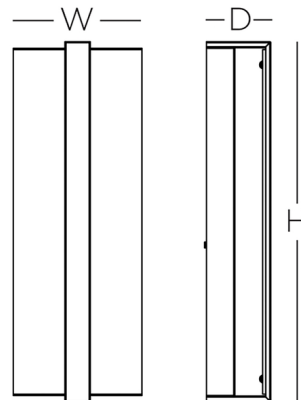

CLICK TO VIEW PRODUCT

Notes: