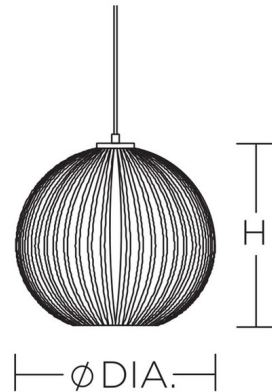

Description

The Cleo Pendant brings a bright and modern vibe to your interior space. Designed with a crisp white frame and ribbed glass shade, this pendant is perfect for a kitchen or dining room. Use as a solo standalone piece or in groups for dynamic effect.

Specifications

COLOR White
BODY FINISH White
WATTAGE 12W
DIMMER Standard 120V
DIMENSIONS 8"W x 13.75"H
BULB NOT INCLUDED 1 x A19/Medium (E26)/12W/120V LED
COUNTRY OF ORIGIN China

Technical Information

PRODUCT DIMENSIONS Adjustable Cable Length: 108"

Shown in white / white

CLICK TO VIEW PRODUCT

Notes: