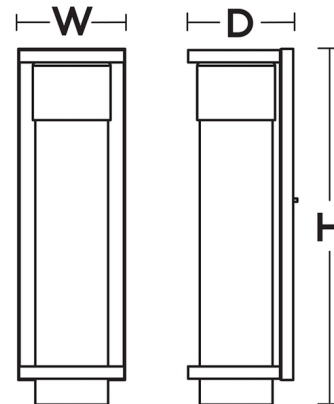

CLICK TO VIEW PRODUCT

Notes: