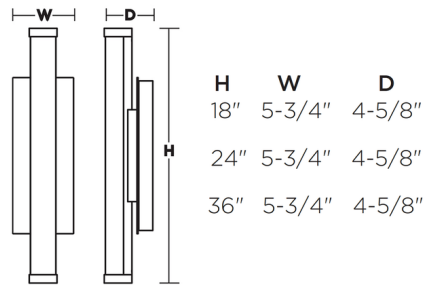

Description

Illuminate your outdoor spaces with the Path Outdoor Wall Sconce. Crafted from durable aluminum, this sconce has a reliable, bright integrated LED encased in an acrylic cylinder. Its sleek design complements modern homes and is perfect for a front porch or patio. LED color-selectable options include at install include 2700K, 3000K, 3500K, 4000K, and 5000K.

Shown in black / frosted white

Specifications

COLOR Frosted White
 BODY FINISH Black
 WATTAGE 30W
 DIMMER Standard 120V
 DIMENSIONS 6"W x 24"H x 3"D
 INTEGRATED LED MODULE 1 x LED/30W/120-277V LED
 COUNTRY OF ORIGIN China