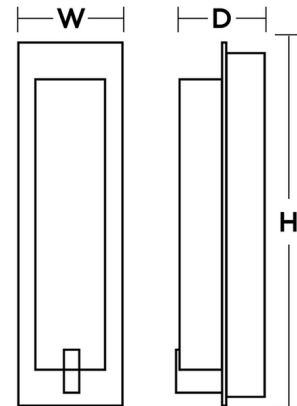

Specifications

COLOR White
BODY FINISH Satin Nickel
WATTAGE 18W
DIMMER Low Voltage Electronic
DIMENSIONS 4"W x 10"H x 2"D
INTEGRATED LED MODULE 1 x LED/18W/120-277V LED
COUNTRY OF ORIGIN China

Technical Information

LAMP LIFE 50000 hours
COLOR RENDERING 90 CRI
LAMP COLOR CCT Select
LUMENS/WATT 33.33
LUMINOUS FLUX 600 lumens

Shown in satin nickel / white

CLICK TO VIEW PRODUCT

Notes: