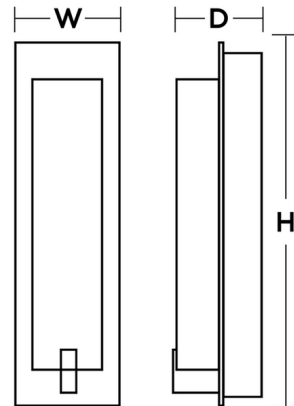

### Description

The Sinclair Color-Select Wall Sconce is a contemporary piece with a simple, clean design. A frosted white acrylic diffuser provides soft, even illumination. LED color-selectable options include at install include 2700K, 3000K, 3500K, 4000K, and 5000K.

### Specifications

COLOR . . . . . White  
BODY FINISH . . . . . Satin Nickel  
WATTAGE . . . . . 18W  
DIMMER . . . . . Low Voltage Electronic  
DIMENSIONS . . . . . 4"W x 10"H x 2"D  
INTEGRATED LED MODULE . . . . . 1 x LED/18W/120-277V LED  
COUNTRY OF ORIGIN . . . . . China

### Technical Information

LAMP LIFE . . . . . 50000 hours  
COLOR RENDERING . . . . . 90 CRI  
LAMP COLOR . . . . . CCT Select  
LUMENS/WATT . . . . . 33.33  
LUMINOUS FLUX . . . . . 600 lumens

Shown in satin nickel / white