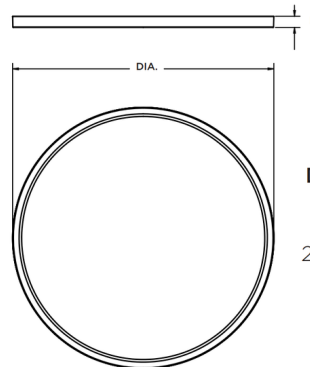

### Specifications

|                       |                          |
|-----------------------|--------------------------|
| COLOR                 | White                    |
| BODY FINISH           | Satin Nickel             |
| WATTAGE               | 25W                      |
| DIMMER                | Standard 120V            |
| DIMENSIONS            | 16"W x 0.937"H           |
| INTEGRATED LED MODULE | 1 x LED/25W/120-277V LED |
| COUNTRY OF ORIGIN     | China                    |

### Technical Information

|                 |             |
|-----------------|-------------|
| LAMP LIFE       | 50000 hours |
| COLOR RENDERING | 90 CRI      |
| LAMP COLOR      | CCT Select  |
| LUMENS/WATT     | 79.20       |
| LUMINOUS FLUX   | 1980 lumens |

Shown in satin nickel / white

| DIA.    | D  |
|---------|----|
| 16"     | 1" |
| 20"     | 1" |
| 23-5/8" | 1" |

CLICK TO VIEW PRODUCT

Notes: