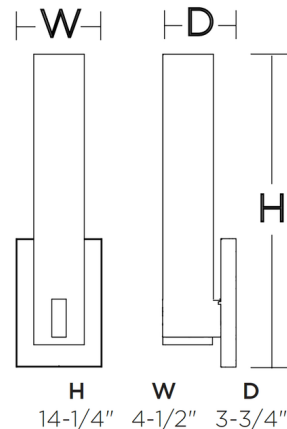

Specifications

COLOR White
 BODY FINISH Antique Brass
 WATTAGE 16W
 DIMMER Standard 120V
 DIMENSIONS 4.5"W x 14.25"H x 3.75"D
 INTEGRATED LED MODULE 1 x LED/16W/120-277V LED
 COUNTRY OF ORIGIN China

Technical Information

LAMP LIFE 50000 hours
 COLOR RENDERING 90 CRI
 LAMP COLOR CCT Select
 LUMENS/WATT 75.00
 LUMINOUS FLUX 1200 lumens

Shown in antique brass / white

CLICK TO VIEW PRODUCT

Notes: