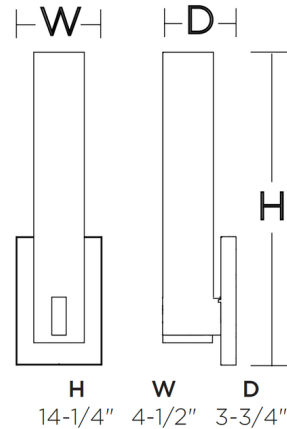

Specifications

COLOR White
 BODY FINISH Antique Brass
 WATTAGE 16W
 DIMMER Standard 120V
 DIMENSIONS 4.5"W x 14.25"H x 3.75"D
 INTEGRATED LED MODULE 1 x LED/16W/120-277V LED
 COUNTRY OF ORIGIN China

Technical Information

LAMP LIFE 50000 hours
 COLOR RENDERING 90 CRI
 LAMP COLOR CCT Select
 LUMENS/WATT 75.00
 LUMINOUS FLUX 1200 lumens

Shown in antique brass / white

CLICK TO VIEW PRODUCT

Notes: