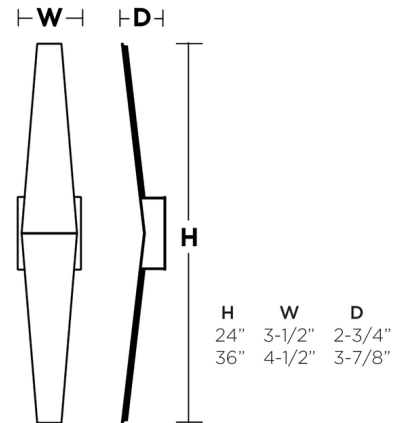

Lightology

lightology.com
866-954-4489
07-02-26

Project: _____

Company: _____

Location: _____ Fixture Type: _____

SPEC #: **AFX1477953**

Approved On: _____ Approved By: _____

Brink Color-Select Wall Sconce

By AFX

Description

The Brink Color-Select Wall Sconce fuses modern design with energy efficient lighting, creating a welcoming glow for both indoor and protected outdoor spaces like covered entryways. LED color selectable options include 2700K, 3000K, 3500K, 4000K, and 5000K.

Specifications

COLOR	N/A
BODY FINISH	Gold
WATTAGE	18W
DIMMER	Standard 120V
DIMENSIONS	4"W x 24"H x 2.75"D
INTEGRATED LED MODULE	1 x LED/18W/120-277V LED
COUNTRY OF ORIGIN	China

Technical Information

LAMP LIFE	50000 hours
COLOR RENDERING	90 CRI
LAMP COLOR	CCT Select
LUMENS/WATT	70.56
LUMINOUS FLUX	1270 lumens

Shown in gold

CLICK TO VIEW PRODUCT

Notes: