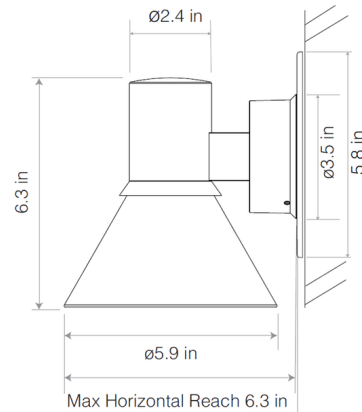

Description

The Type 80 W4 Wall Sconce has a minimalist, graphic form, with a soft opal glass shade that glows when illuminated. Each detail, from the cone shade to the simple arm, has been carefully considered to deliver a clean, contemporary piece.

Shown in matte black / opal

Specifications

COLOR	Opal
BODY FINISH	Matte Black
WATTAGE	4W
DIMMER	Not Dimmable
DIMENSIONS	5.9"W x 6.3"H x 6.3"D
BULB INCLUDED	1 x A19/Medium (E26)/4W/120V LED

Technical Information