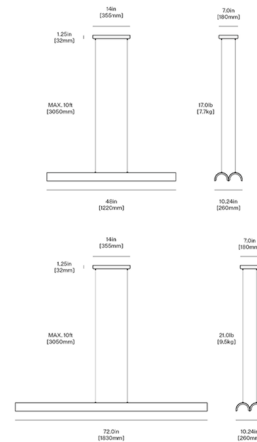

Description

The Pola Linear Pendant features a half-cylinder shade with an open structure which allows light to flow through and bathe the surroundings in a warm glow. Equal parts heavy and light, Pola will complement any interior with its minimalist, elemental design.

Specifications

COLOR Brushed Aluminum
BODY FINISH Matte White
WATTAGE 64W
DIMMER Low Voltage Electronic
DIMENSIONS 48"L x 10.24"W x 3.15"H
INTEGRATED LED MODULE 1 x LED/64W/120V LED
COUNTRY OF ORIGIN Canada

Technical Information

PRODUCT DIMENSIONS Cable: 120"
LAMP LIFE 50000 hours
COLOR RENDERING 90 CRI
LAMP COLOR 2700K
LUMENS/WATT 71.88
LUMINOUS FLUX 4600 lumens

Shown in matte white / brushed aluminum

CLICK TO VIEW PRODUCT