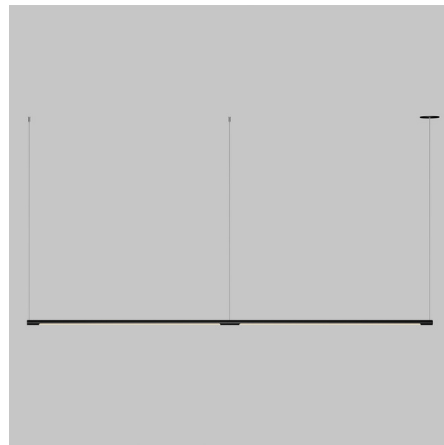

Description

The Form 02 Linear Suspension is a clean minimal piece that brings soft lighting to any area. To adjust the direction of the light, two white LED diffusers split the length and can be independently rotated up or down. Wire from the center with the center canopy option, or power from the end. Choose between one end canopy with support pieces, or order with two canopies for a balanced look on the ceiling.

Specifications

COLOR Matte Black Canopy
 BODY FINISH Matte Black
 WATTAGE 32W
 DIMMER Low Voltage Electronic
 DIMENSIONS 94.88"L x 1.18"W x 1.18"H
 INTEGRATED LED MODULE 1 x LED/32W/120V LED
 COUNTRY OF ORIGIN Canada

Technical Information

PRODUCT DIMENSIONS Cable: 120"
 LAMP LIFE 50000 hours
 COLOR RENDERING 97 CRI
 LAMP COLOR 3000K
 LUMENS/WATT 100.00
 LUMINOUS FLUX 3200 lumens

Shown in matte black / matte black canopy