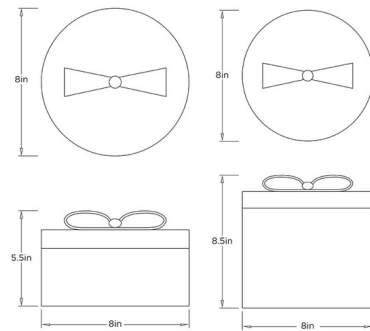

By Arteriors Home

Description

The Monet Container brings a cute, clean beauty to your interior space. This chic, rounded container is all tied up with a bow shaped handle of antique brass iron. Perfect for storing your jewelry or treasures.

Shown in white onyx

Specifications

COLOR	N/A
BODY FINISH	White Onyx
WATTAGE	N/A
DIMMER	N/A
DIMENSIONS	8"W x 5.5"H
BULB	N/A
COUNTRY OF ORIGIN	China

CLICK TO VIEW PRODUCT

Notes: