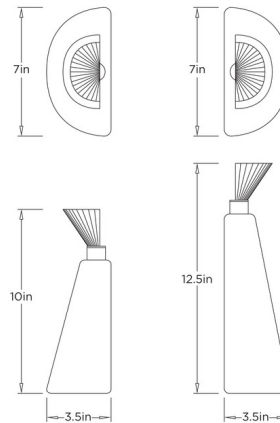

By Arteriors Home

Description

The Mariah Decanters are inspired by the ginkgo leaf. These pieces will elevate any credenza or bar cabinet. Display separately or nested together as a pair.

Shown in smoke luster / antique brass

Specifications

COLOR	Antique Brass
BODY FINISH	Smoke Luster
WATTAGE	N/A
DIMMER	N/A
DIMENSIONS	7"W x 12.5"H x 3.5"D
BULB	N/A
COUNTRY OF ORIGIN	India

CLICK TO VIEW PRODUCT

Notes: