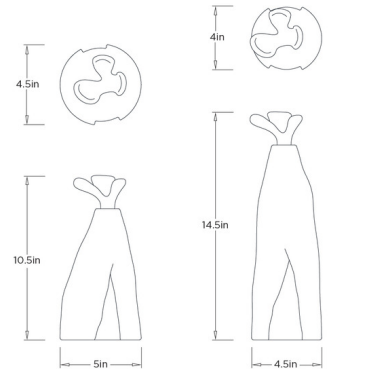

ARI26 LYDIA DECANTERS, SET OF 2

ARTERIOS

Specifications

COLOR	Bronze
BODY FINISH	Smoke Luster
WATTAGE	N/A
DIMMER	N/A
DIMENSIONS	4.5"W x 14.5"H x 4"D
BULB	N/A
COUNTRY OF ORIGIN	India

CLICK TO VIEW PRODUCT

Notes: