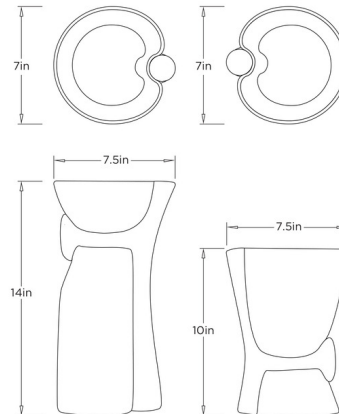

### Specifications

COLOR	N/A
BODY FINISH	Ivory Crackle
WATTAGE	N/A
DIMMER	N/A
DIMENSIONS	7.5"W x 14"H x 7"D
BULB	N/A
COUNTRY OF ORIGIN	China

CLICK TO VIEW PRODUCT

Notes: