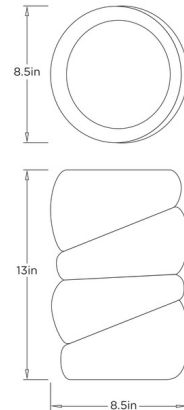

Lightology

lightology.com
866-954-4489
07-08-26

Project: _____

Company: _____

Location: _____ Fixture Type: _____

SPEC #: **AHM1478041**

Approved On: _____ Approved By: _____

Mara Vase

By Arteriors Home

Description

The Mara Vase brings a striking beauty to your space. The smooth and spiked textures alternate across this piece, inspired by the organic forms of coral, make this both versatile and functional. Water tight.

Shown in laurel reactive

Specifications

| | |
|-------------------|----------------------|
| COLOR | N/A |
| BODY FINISH | Laurel Reactive |
| WATTAGE | N/A |
| DIMMER | N/A |
| DIMENSIONS | 8.5"W x 13"H x 8.5"D |
| BULB | N/A |
| COUNTRY OF ORIGIN | China |