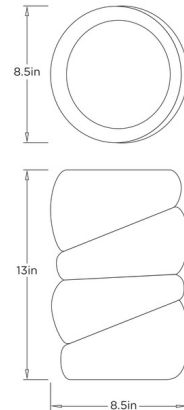

### Description

The Mara Vase brings a striking beauty to your space. The smooth and spiked textures alternate across this piece, inspired by the organic forms of coral, make this both versatile and functional. Water tight.

### Specifications

COLOR	N/A
BODY FINISH	Laurel Reactive
WATTAGE	N/A
DIMMER	N/A
DIMENSIONS	8.5"W x 13"H x 8.5"D
BULB	N/A
COUNTRY OF ORIGIN	China

CLICK TO VIEW PRODUCT

Notes: