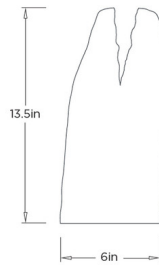

By Arteriors Home

Description

The Livia Vase is a free form piece that will blend in a variety of interior styles. The textural surface and organic opening makes it an impactful vessel for a large bouquet. Water tight.

Shown in white crackle charcoal wash

Specifications

COLOR	N/A
BODY FINISH	White Crackle Charcoal Wash
WATTAGE	N/A
DIMMER	N/A
DIMENSIONS	6"W x 13.5"H x 6"D
BULB	N/A
COUNTRY OF ORIGIN	China

CLICK TO VIEW PRODUCT