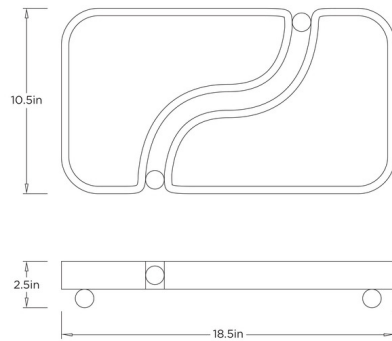

Lightology

lightology.com
866-954-4489
07-08-26

Project: _____

Company: _____

Location: _____ Fixture Type: _____

SPEC #: **AHM1478043**

Approved On: _____ Approved By: _____

Lily Tray

By Arteriors Home

Description

The Lily Tray brings a glamorous beauty to your space. The split riverstone tray is perfect on your vanity or coffee table. Puzzled together, each tray is finished with antique brass iron details and stands on matching brass feet finished with white felt on the bottom.

Shown in ivory

Specifications

COLOR	N/A
BODY FINISH	Ivory
WATTAGE	N/A
DIMMER	N/A
DIMENSIONS	18.5"W x 2.5"H x 10.5"D
BULB	N/A
COUNTRY OF ORIGIN	China

CLICK TO VIEW PRODUCT

Notes: