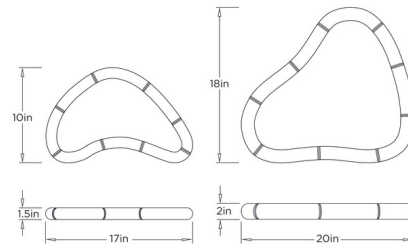

Lightology

lightology.com
866-954-4489
07-10-26

Project: _____

Company: _____

Location: _____ Fixture Type: _____

SPEC #: **AHM1478044**

Approved On: _____ Approved By: _____

Lake Trays Set of 2

By Arteriors Home

Description

The Lake Trays Set of 2 brings a midcentury modern vibe to your space. The trays are split into puddle shapes and wrapped in leather. The exaggerated rolled edges are topstitched to highlight its curvaceous silhouette.

Shown in moss

Specifications

COLOR	N/A
BODY FINISH	Moss
WATTAGE	N/A
DIMMER	N/A
DIMENSIONS	20"W x 2"H x 18"D
BULB	N/A
COUNTRY OF ORIGIN	India

CLICK TO VIEW PRODUCT

Notes: