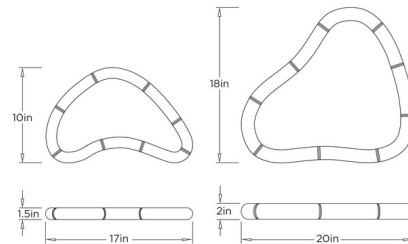

Lightology

lightology.com
866-954-4489
07-09-26

Project: _____

Company: _____

Location: _____ Fixture Type: _____

SPEC #: **AHM1478044**

Approved On: _____ Approved By: _____

Lake Trays Set of 2 By Arteriors Home

Description

The Lake Trays Set of 2 brings a midcentury modern vibe to your space. The trays are split into puddle shapes and wrapped in leather. The exaggerated rolled edges are topstitched to highlight its curvaceous silhouette.

Shown in moss

Specifications

COLOR	N/A
BODY FINISH	Moss
WATTAGE	N/A
DIMMER	N/A
DIMENSIONS	20"W x 2"H x 18"D
BULB	N/A
COUNTRY OF ORIGIN	India

CLICK TO VIEW PRODUCT

Notes: