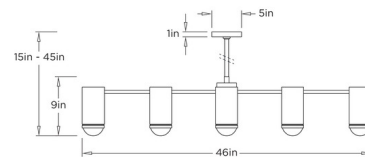

Shown in white

Specifications

COLOR	White
BODY FINISH	N/A
WATTAGE	72W
DIMMER	N/A
DIMENSIONS	46"W x 15"H
BULB NOT INCLUDED	8 x B10/Candelabra (E12)/9W/120V LED
COUNTRY OF ORIGIN	China

CLICK TO VIEW PRODUCT