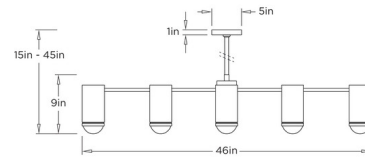

Shown in english bronze / white

Specifications

COLOR	White
BODY FINISH	English Bronze
WATTAGE	72W
DIMMER	Standard 120V
DIMENSIONS	46"L x 32"W x 9"H
BULB NOT INCLUDED	8 x B10/Candelabra (E12)/9W/120V LED
COUNTRY OF ORIGIN	China