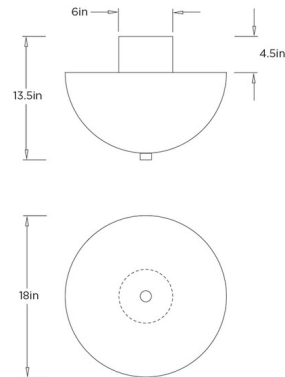

Shown in stonewash

Specifications

COLOR	N/A
BODY FINISH	Stonewash
WATTAGE	21W
DIMMER	N/A
DIMENSIONS	18"W x 13.5"H
BULB NOT INCLUDED	3 x B10/Candelabra (E12)/7W/120V LED
COUNTRY OF ORIGIN	China

CLICK TO VIEW PRODUCT