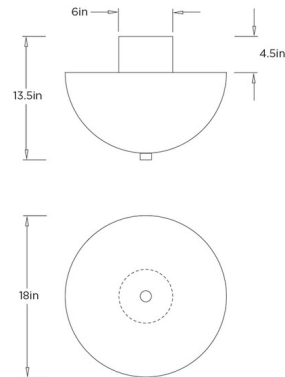

Specifications

COLOR	N/A
BODY FINISH	Stonewash
WATTAGE	21W
DIMMER	N/A
DIMENSIONS	18"W x 13.5"H
BULB NOT INCLUDED	3 x B10/Candelabra (E12)/7W/120V LED
COUNTRY OF ORIGIN	China

CLICK TO VIEW PRODUCT

Notes: