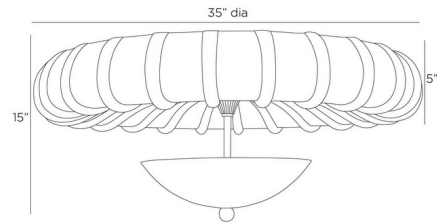

By Arteriors Home

Description

The Camella Ceiling Semi Flush Light features a soothing sunburst motif. A circle of ricestone composite cradles a steel flush mount. Designed to allow the center light to gently wash over the curved surface, it is finished with a stylish spherical screw cap.

Shown in english bronze / ivory

Specifications

COLOR	Ivory
BODY FINISH	English Bronze
WATTAGE	21W
DIMMER	Standard 120V
DIMENSIONS	35"W x 15"H
BULB NOT INCLUDED	3 x B10/Candelabra (E12)/7W/120V LED
COUNTRY OF ORIGIN	China