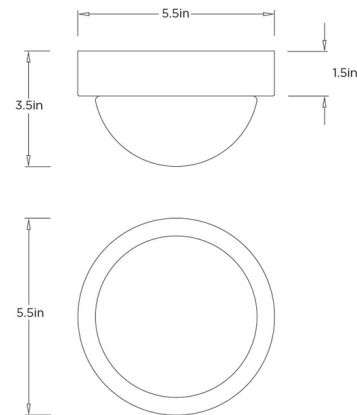

Shown in english bronze / frosted

Specifications

COLOR	Frosted
BODY FINISH	English Bronze
WATTAGE	7W
DIMMER	Not Dimmable
DIMENSIONS	5.5"W x 3.5"H
INTEGRATED LED MODULE	1 x LED/7W/120V LED
COUNTRY OF ORIGIN	China