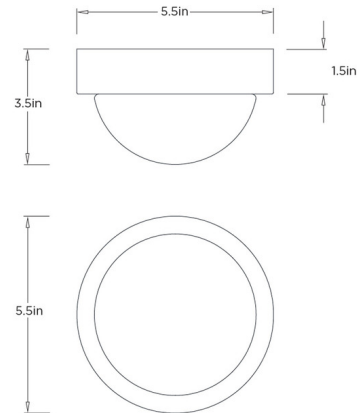

Shown in english bronze / frosted