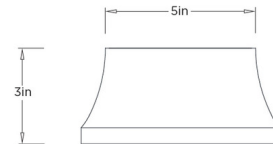

CLICK TO VIEW PRODUCT

Notes: