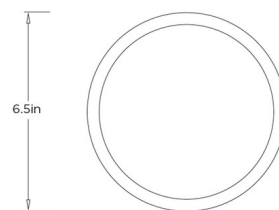

CLICK TO VIEW PRODUCT

Notes: