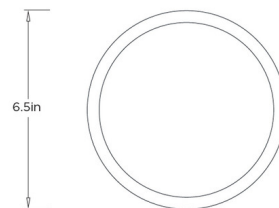

CLICK TO VIEW PRODUCT

Notes: