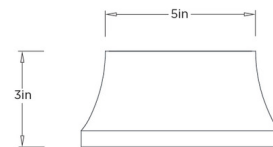

CLICK TO VIEW PRODUCT

Notes: