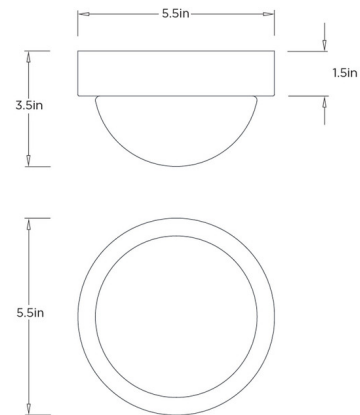

Shown in vintage silver / frosted

Specifications

COLOR	Frosted
BODY FINISH	Vintage Silver
WATTAGE	7W
DIMMER	Not Dimmable
DIMENSIONS	5.5"W x 3.5"H
INTEGRATED LED MODULE	1 x LED/7W/120V LED
COUNTRY OF ORIGIN	China