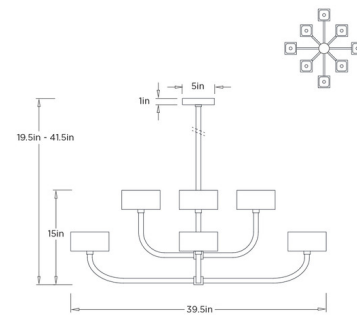

Specifications

COLOR Smoke Ombre
BODY FINISH English Bronze
WATTAGE 56W
DIMMER Standard 120V
DIMENSIONS 39.5"W x 15"H
BULB NOT INCLUDED 8 x B10/Candelabra (E12)/7W/120V LED
COUNTRY OF ORIGIN China

Technical Information

PRODUCT DIMENSIONS Downrods: One 3", One 6", and Two 12" Included

CLICK TO VIEW PRODUCT

Notes: