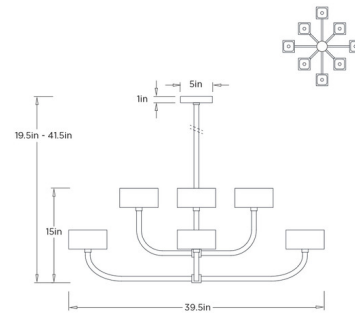

Description

The Louis Chandelier brings a bold, Art Deco look to your interior space. The curved frame holds geometric shades that cast warm shadows of light across your room.

Specifications

COLOR Smoke Ombre
BODY FINISH English Bronze
WATTAGE 56W
DIMMER Standard 120V
DIMENSIONS 39.5"W x 15"H
BULB NOT INCLUDED 8 x B10/Candelabra (E12)/7W/120V LED
COUNTRY OF ORIGIN China

Technical Information

PRODUCT DIMENSIONS Downrods: One 3", One 6", and Two 12" Included

Notes:

Shown in english bronze / smoke ombre

CLICK TO VIEW PRODUCT