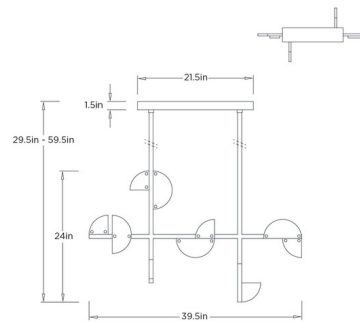

Specifications

COLOR	Alabaster
BODY FINISH	English Bronze
WATTAGE	630W
DIMMER	0-10V
DIMENSIONS	39.5"L x 19.5"W x 24"H
INTEGRATED LED MODULE	14 x LED/45W/120V LED
COUNTRY OF ORIGIN	China

Technical Information

PRODUCT DIMENSIONS	Downrods: Two 3", Two 6", and Four 12" Included
LAMP LIFE	20000 hours
COLOR RENDERING	90 CRI
LAMP COLOR	2700K
LUMENS/WATT	74.80
LUMINOUS FLUX	3366 lumens

Shown in english bronze / alabaster