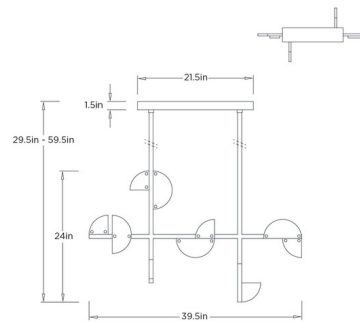

Specifications

COLOR Alabaster
BODY FINISH English Bronze
WATTAGE 630W
DIMMER 0-10V
DIMENSIONS 39.5"L x 19.5"W x 24"H
INTEGRATED LED MODULE 14 x LED/45W/120V LED
COUNTRY OF ORIGIN China

Technical Information

PRODUCT DIMENSIONS Downrods: Two 3", Two 6", and Four 12" Included
LAMP LIFE 20000 hours
COLOR RENDERING 90 CRI
LAMP COLOR 2700K
LUMENS/WATT 74.80
LUMINOUS FLUX 3366 lumens

Shown in english bronze / alabaster