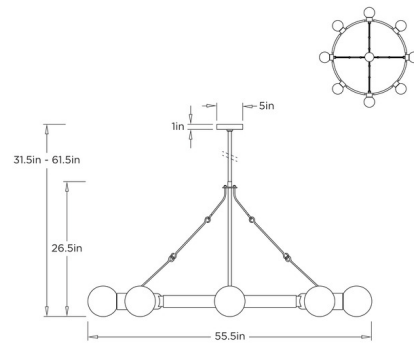

### Specifications

COLOR . . . . . Matte Opal  
BODY FINISH . . . . . Antique Brass  
WATTAGE . . . . . 72W  
DIMMER . . . . . Standard 120V  
DIMENSIONS . . . . . 55.5"W x 26.5"H  
BULB NOT INCLUDED . . . . . 8 x B10/Candelabra (E12)/9W/120V LED  
COUNTRY OF ORIGIN . . . . . China

### Technical Information

PRODUCT DIMENSIONS . . . . . Downrods: One 4", One 6", and Two 12" Included

Notes:

Shown in antique brass / matte opal

CLICK TO VIEW PRODUCT