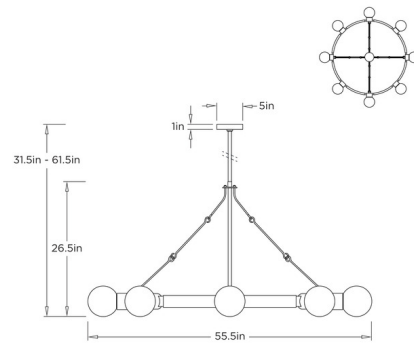

Shown in antique brass / matte opal

Specifications

COLOR	Matte Opal
BODY FINISH	Antique Brass
WATTAGE	72W
DIMMER	Standard 120V
DIMENSIONS	55.5"W x 26.5"H
BULB NOT INCLUDED	8 x B10/Candelabra (E12)/9W/120V LED
COUNTRY OF ORIGIN	China

Technical Information

PRODUCT DIMENSIONS Downrods: One 4", One 6", and Two 12" Included

CLICK TO VIEW PRODUCT

Notes: