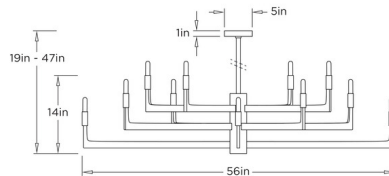

Specifications

COLOR	N/A
BODY FINISH	English Bronze
WATTAGE	108W
DIMMER	Standard 120V
DIMENSIONS	56"W x 14"H
BULB NOT INCLUDED	12 x T6/Candelabra (E12)/9W/120V LED
COUNTRY OF ORIGIN	China

Technical Information

PRODUCT DIMENSIONS Downrods: One 3", One 6", and Two 12" Included

CLICK TO VIEW PRODUCT

Notes: