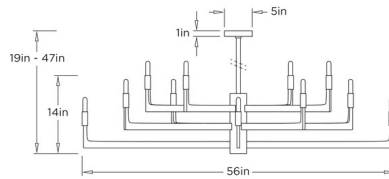

### Specifications

COLOR	N/A
BODY FINISH	English Bronze
WATTAGE	108W
DIMMER	Standard 120V
DIMENSIONS	56"W x 14"H
BULB NOT INCLUDED	12 x T6/Candelabra (E12)/9W/120V LED
COUNTRY OF ORIGIN	China

### Technical Information

PRODUCT DIMENSIONS . . . . . Downrods: One 3", One 6", and Two 12" Included

CLICK TO VIEW PRODUCT

Notes: