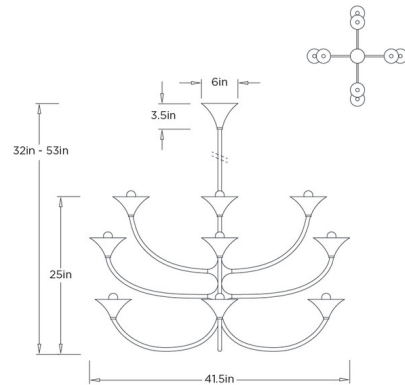

COLOR N/A
BODY FINISH Black Gesso
WATTAGE 48W
DIMMER Standard 120V
DIMENSIONS 41.5"W x 25"H
BULB NOT INCLUDED 12 x G16.5/Candelabra (E12)/4W/120V LED
COUNTRY OF ORIGIN India

Technical Information

PRODUCT DIMENSIONS Downrods: One 3", One 6", and Two 12" Included

Notes:

Shown in black gesso

CLICK TO VIEW PRODUCT