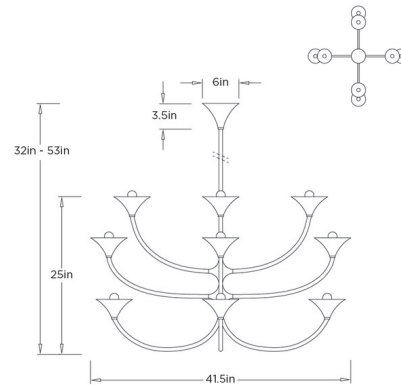

Shown in black gesso

Specifications

COLOR	N/A
BODY FINISH	Black Gesso
WATTAGE	48W
DIMMER	Standard 120V
DIMENSIONS	41.5"W x 25"H
BULB NOT INCLUDED	12 x G16.5/Candelabra (E12)/4W/120V LED
COUNTRY OF ORIGIN	India

Technical Information

PRODUCT DIMENSIONS Downrods: One 3", One 6", and Two 12" Included

CLICK TO VIEW PRODUCT

Notes: