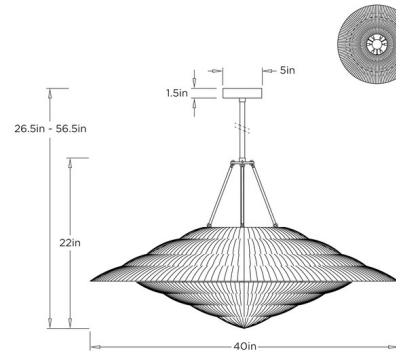

Description

The Lexa Pendant takes its form from a clamshell. The glamorous hand wrapped brass wire shade allows warm light to peek across your room. Note: Due to the weight of this fixture, additional ceiling support is required.

Shown in antique brass

Specifications

COLOR	N/A
BODY FINISH	Antique Brass
WATTAGE	27W
DIMMER	Standard 120V
DIMENSIONS	40"W x 26.5"H
BULB NOT INCLUDED	3 x A19/Medium (E26)/9W/120V LED
COUNTRY OF ORIGIN	India

Technical Information

PRODUCT DIMENSIONS Downrods: One 3", One 6", and Two 12" Included

CLICK TO VIEW PRODUCT

Notes: