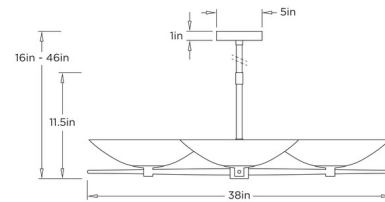

Specifications

COLOR Antique Mirror
BODY FINISH Natural Iron
WATTAGE 36W
DIMMER Standard 120V
DIMENSIONS 38"W x 11.5"H
BULB NOT INCLUDED 9 x B10/Candelabra (E12)/4W/120V LED
COUNTRY OF ORIGIN India

Technical Information

PRODUCT DIMENSIONS Downrods: One 3", One 6", and Two 12" Included

Notes:

Shown in natural iron / antique mirror

CLICK TO VIEW PRODUCT