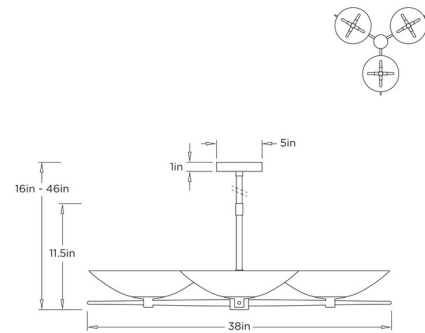

Shown in natural iron / antique mirror

Specifications

COLOR Antique Mirror
BODY FINISH Natural Iron
WATTAGE 36W
DIMMER Standard 120V
DIMENSIONS 38"W x 11.5"H
BULB NOT INCLUDED 9 x B10/Candelabra (E12)/4W/120V LED
COUNTRY OF ORIGIN India

Technical Information

PRODUCT DIMENSIONS Downrods: One 3", One 6", and Two 12" Included

CLICK TO VIEW PRODUCT

Notes: