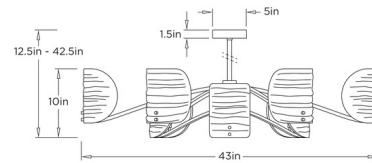

### Specifications

COLOR . . . . . Amber  
BODY FINISH . . . . . Antique Brass  
WATTAGE . . . . . 36W  
DIMMER . . . . . Standard 120V  
DIMENSIONS . . . . . 43"W x 10"H  
BULB NOT INCLUDED . . . . . 9 x B10/Candelabra (E12)/4W/120V LED  
COUNTRY OF ORIGIN . . . . . India

### Technical Information

PRODUCT DIMENSIONS . . . . . Downrods: One 3", One 6", and Two 12" Included

Notes:

Shown in antique brass / amber

CLICK TO VIEW PRODUCT