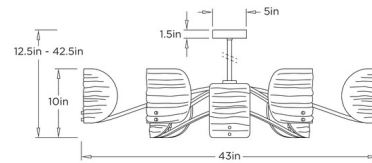

Specifications

COLOR Amber
BODY FINISH Antique Brass
WATTAGE 36W
DIMMER Standard 120V
DIMENSIONS 43"W x 10"H
BULB NOT INCLUDED 9 x B10/Candelabra (E12)/4W/120V LED
COUNTRY OF ORIGIN India

Technical Information

PRODUCT DIMENSIONS Downrods: One 3", One 6", and Two 12" Included

Notes:

Shown in antique brass / amber

CLICK TO VIEW PRODUCT