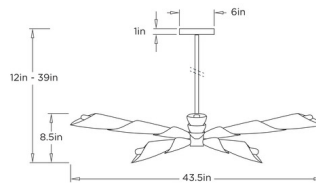

By Arteriors Home

Description

The Morgan Ceiling Semi Flush / Pendant is inspired by the cerith shell. Each elongated shade telescope out from the central frame and cast warm shadows of light across your room. Use with the included downrods to turn this piece into a pendant.

Specifications

COLOR N/A
BODY FINISH Vintage Brass
WATTAGE 32W
DIMMER Standard 120V
DIMENSIONS 43.5"W x 12"H
BULB NOT INCLUDED 8 x B10/Candelabra (E12)/4W/120V LED
COUNTRY OF ORIGIN India

Technical Information

PRODUCT DIMENSIONS Downrods: One 3", One 6", and One 12" Included

Notes:

Shown in vintage brass

CLICK TO VIEW PRODUCT