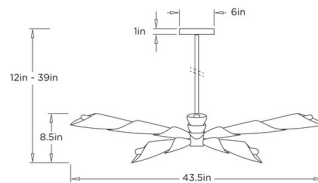

By Arteriors Home

Description

The Morgan Ceiling Semi Flush / Pendant is inspired by the cerith shell. Each elongated shade telescope out from the central frame and cast warm shadows of light across your room. Use with the included downrods to turn this piece into a pendant.

Specifications

COLOR N/A
BODY FINISH Vintage Brass
WATTAGE 32W
DIMMER Standard 120V
DIMENSIONS 43.5"W x 12"H
BULB NOT INCLUDED 8 x B10/Candelabra (E12)/4W/120V LED
COUNTRY OF ORIGIN India

Technical Information

PRODUCT DIMENSIONS Downrods: One 3", One 6", and One 12" Included

Notes:

Shown in vintage brass

CLICK TO VIEW PRODUCT