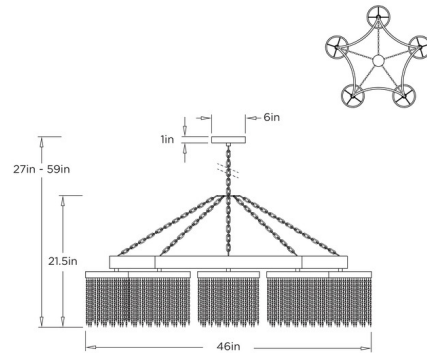

Shown in antique brass / vintage brass chains

Specifications

COLOR Vintage Brass Chains
BODY FINISH Antique Brass
WATTAGE 35W
DIMMER Standard 120V
DIMENSIONS 46"W x 21.5"H
BULB NOT INCLUDED 5 x A19/Medium (E26)/7W/120V LED
COUNTRY OF ORIGIN India

Technical Information

PRODUCT DIMENSIONS Adjustable Chain Length: 36"

CLICK TO VIEW PRODUCT

Notes: