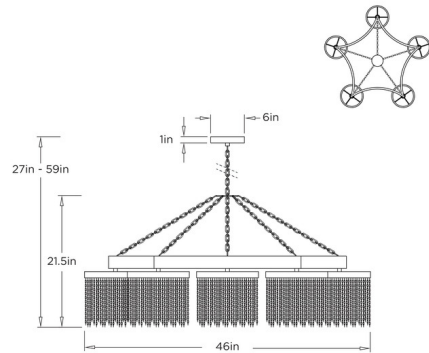

Shown in antique brass / vintage brass chains

Specifications

COLOR Vintage Brass Chains
 BODY FINISH Antique Brass
 WATTAGE 35W
 DIMMER Standard 120V
 DIMENSIONS 46"W x 21.5"H
 BULB NOT INCLUDED 5 x A19/Medium (E26)/7W/120V LED
 COUNTRY OF ORIGIN India

Technical Information

PRODUCT DIMENSIONS Adjustable Chain Length: 36"

CLICK TO VIEW PRODUCT

Notes: