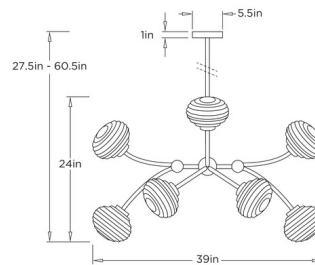

### Specifications

COLOR . . . . . Smoke Luster  
BODY FINISH . . . . . Vintage Brass  
WATTAGE . . . . . 48W  
DIMMER . . . . . Standard 120V  
DIMENSIONS . . . . . 39"W x 24"H  
BULB NOT INCLUDED . . . . . 12 x B10/Candelabra (E12)/4W/120V LED  
COUNTRY OF ORIGIN . . . . . India

### Technical Information

PRODUCT DIMENSIONS . . . . . Downrods: One 3", One 6", and Two 12" Included

Notes:

Shown in vintage brass / smoke luster

CLICK TO VIEW PRODUCT