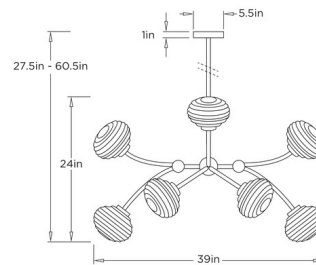

Shown in vintage brass / smoke luster

Specifications

COLOR Smoke Luster
BODY FINISH Vintage Brass
WATTAGE 48W
DIMMER Standard 120V
DIMENSIONS 39"W x 24"H
BULB NOT INCLUDED 12 x B10/Candelabra (E12)/4W/120V LED
COUNTRY OF ORIGIN India

Technical Information

PRODUCT DIMENSIONS Downrods: One 3", One 6", and Two 12" Included

CLICK TO VIEW PRODUCT

Notes: