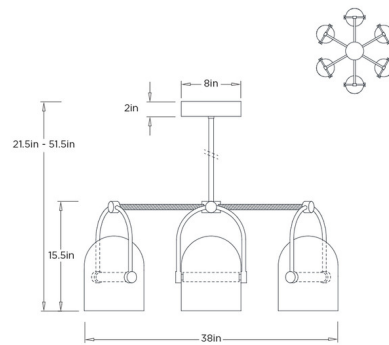

CLICK TO VIEW PRODUCT

Notes: