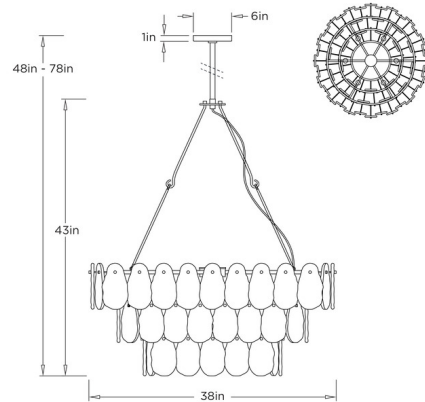

Description

The Leon Chandelier brings a striking beauty to your interior space. The tiered frame holds oyster like shapes of glass that allow warm shadows of light across your room.

Specifications

COLOR White Glazed Glass
BODY FINISH Antique Brass
WATTAGE 63W
DIMMER Standard 120V
DIMENSIONS 38"W x 43"H
BULB NOT INCLUDED 7 x A19/Medium (E26)/9W/120V LED
COUNTRY OF ORIGIN China

Technical Information

PRODUCT DIMENSIONS Downrods: One 4", One 6", and Two 12" Include

Shown in antique brass / white glazed glass

CLICK TO VIEW PRODUCT

Notes: