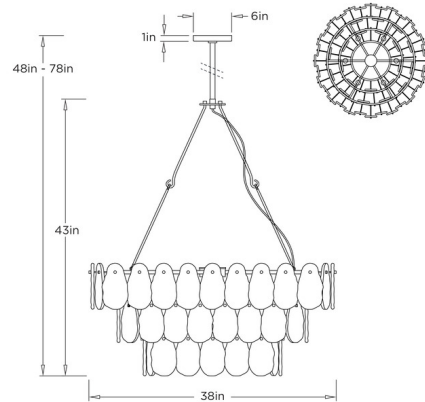

Shown in antique brass / white glazed glass

CLICK TO VIEW PRODUCT

Notes: