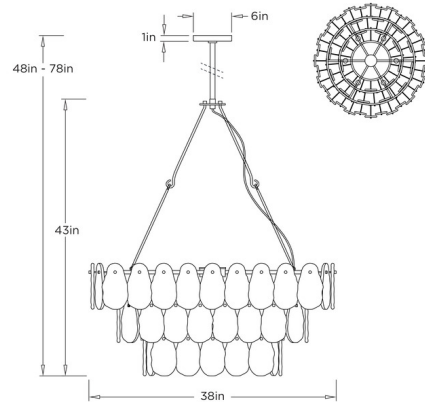

Description

The Leon Chandelier brings a striking beauty to your interior space. The tiered frame holds oyster like shapes of glass that allow warm shadows of light across your room.

Shown in antique brass / white glazed glass

Specifications

COLOR	White Glazed Glass
BODY FINISH	Antique Brass
WATTAGE	63W
DIMMER	Standard 120V
DIMENSIONS	38"W x 43"H
BULB NOT INCLUDED	7 x A19/Medium (E26)/9W/120V LED
COUNTRY OF ORIGIN	China

Technical Information

PRODUCT DIMENSIONS Downrods: One 4", One 6", and Two 12" Include

CLICK TO VIEW PRODUCT

Notes: