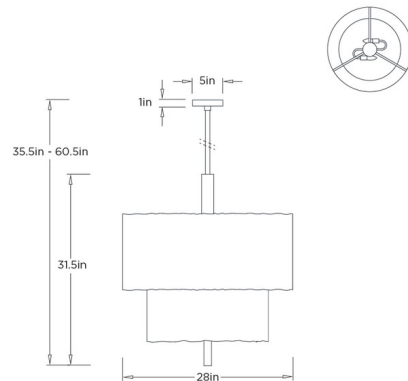

Description

The Leonardo Chandelier brings an industrial vibe to your interior space. The raw flame edged drum shaped shades cast warm shadows of light across your room.

Specifications

COLOR	N/A
BODY FINISH	Antique Brass
WATTAGE	28W
DIMMER	Standard 120V
DIMENSIONS	28"W x 31.5"H
BULB NOT INCLUDED	4 x B10/Candelabra (E12)/7W/120V LED
COUNTRY OF ORIGIN	India

Technical Information

PRODUCT DIMENSIONS Downrods: One 3", One 6", and Two 12" Included

Shown in antique brass

CLICK TO VIEW PRODUCT

Notes: