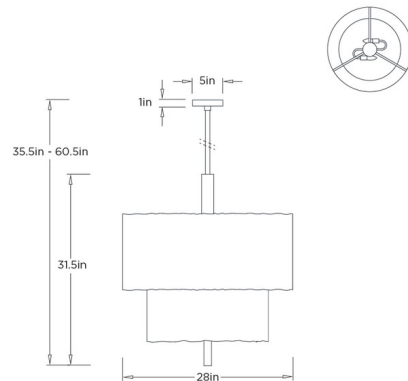

Description

The Leonardo Chandelier brings an industrial vibe to your interior space. The raw flame edged drum shaped shades cast warm shadows of light across your room.

Specifications

COLOR N/A
BODY FINISH Antique Brass
WATTAGE 28W
DIMMER Standard 120V
DIMENSIONS 28"W x 31.5"H
BULB NOT INCLUDED 4 x B10/Candelabra (E12)/7W/120V LED
COUNTRY OF ORIGIN India

Technical Information

PRODUCT DIMENSIONS Downrods: One 3", One 6", and Two 12" Included

Shown in antique brass

CLICK TO VIEW PRODUCT

Notes: