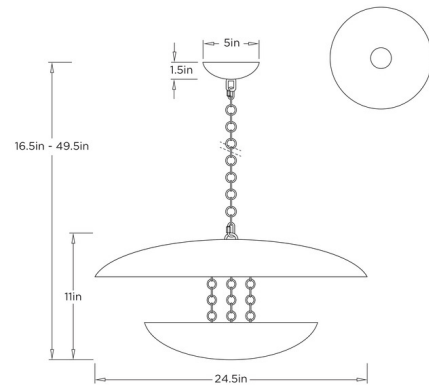

Specifications

COLOR N/A
BODY FINISH Gold Leaf
WATTAGE 21W
DIMMER Standard 120V
DIMENSIONS 24.5"W x 11"H
BULB NOT INCLUDED 3 x A19/Medium (E26)/7W/120V LED
COUNTRY OF ORIGIN India

Technical Information

PRODUCT DIMENSIONS Adjustable Chain Length: 36"

Shown in gold leaf

CLICK TO VIEW PRODUCT

Notes: