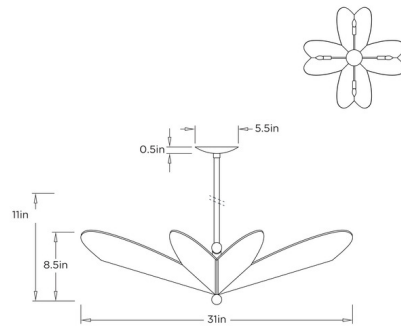

CLICK TO VIEW PRODUCT

Notes: