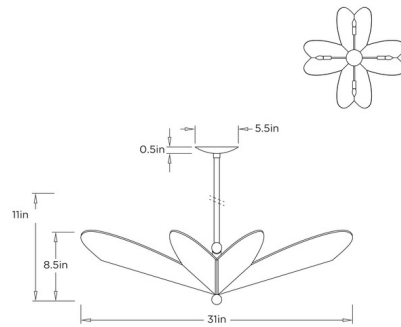

Specifications

COLOR	N/A
BODY FINISH	Antique Brass
WATTAGE	28W
DIMMER	N/A
DIMENSIONS	31"W x 11"H
BULB NOT INCLUDED	4 x B10/Candelabra (E12)/7W/120V LED
COUNTRY OF ORIGIN	India

CLICK TO VIEW PRODUCT

Notes: