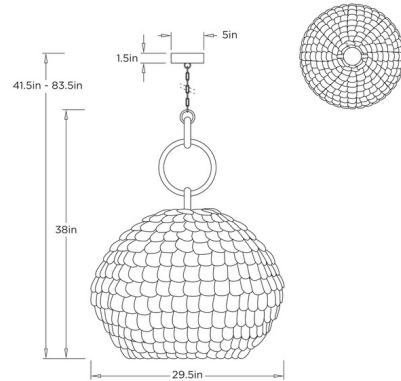

### Specifications

COLOR	N/A
BODY FINISH	White
WATTAGE	9W
DIMMER	Standard 120V
DIMENSIONS	29.5"W x 41.5"H
BULB NOT INCLUDED	1 x A19/Medium (E26)/9W/120V LED
COUNTRY OF ORIGIN	Philippines

### Technical Information

PRODUCT DIMENSIONS	Adjustable Chain Length: 36"
--------------------	------------------------------

Shown in white

CLICK TO VIEW PRODUCT

Notes: