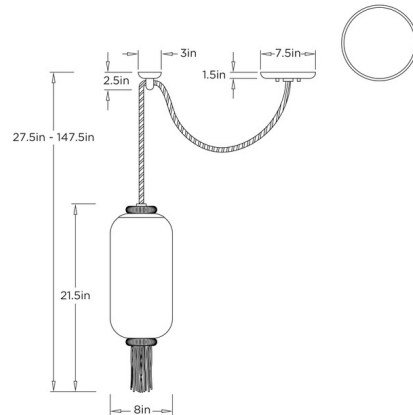

Shown in white / opal

CLICK TO VIEW PRODUCT

Notes: